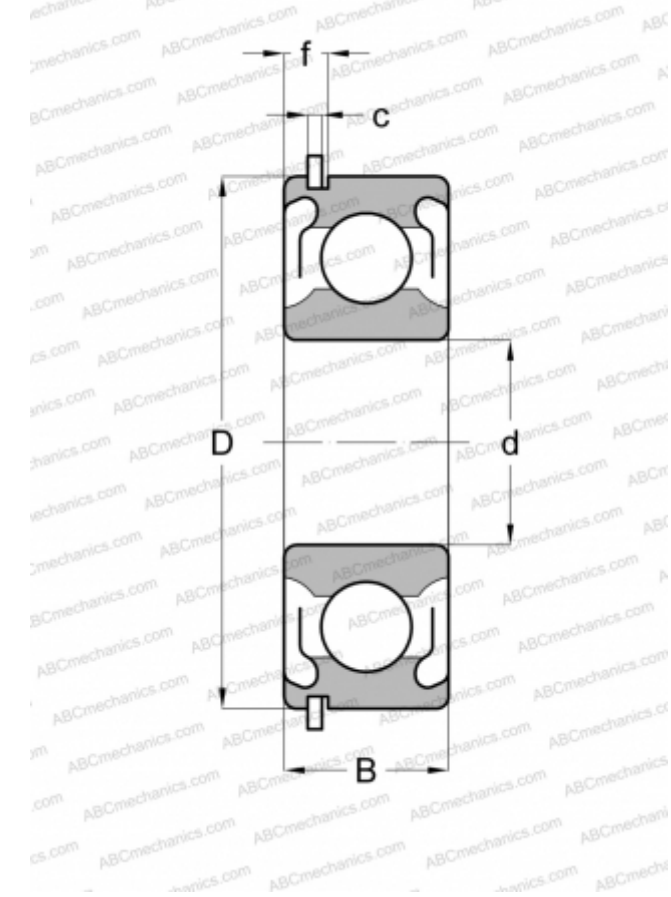

6202-2ZNR SKF

Deep groove ball bearings

TYPE: Ball bearings, Radial ball bearings, Single row, With snap ring groove, Snap ring, shields 2Z

Technical specification

DIMENSIONS, MM

d	15,000
D	35,000
B	11,000
c	1,120

WEIGHT, KG

0,045

MANUFACTURER

[SKF](#)

INTERCHANGE

ABC	6202 2ZNR
MRC	202-SFFG
FAG	6202-2ZNR
FAFNIR	202KDDG
STEYR	6202-2ZNR
NEW DEPARTURE	477502

CALCULATION DATA

Basic dynamic load rating, C	8,060 kN
Basic static load rating, Co	3,750 kN
Fatigue load limit, Pu	0,160 kN
Reference speed	43000 r/min
Limiting speed	28000 r/min

INCLUDED PRODUCTS

SP 35 Snap ring