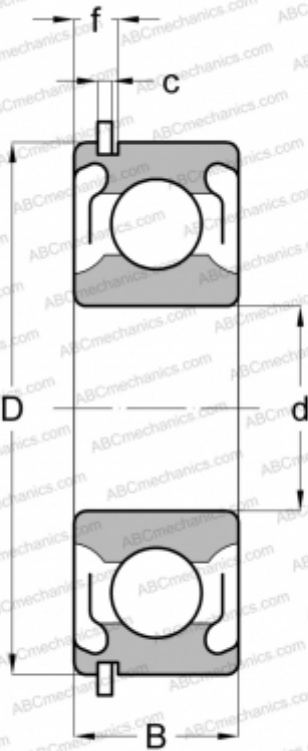

202-SFFG MRC

Deep groove ball bearings

TYPE: Ball bearings, Radial ball bearings, Single row, With snap ring groove, Snap ring, shields 2Z

Technical specification

DIMENSIONS, MM

d	15,000
D	35,000
B	11,000
f	3,404
c	1,346

WEIGHT, KG

0,045

MANUFACTURER

[MRC](#)

INTERCHANGE

ABC	6202 2ZNR
SKF	6202-2ZNR
FAG	6202-2ZNR
FAFNIR	202KDDG
STEYR	6202-2ZNR
NEW DEPARTURE	477502