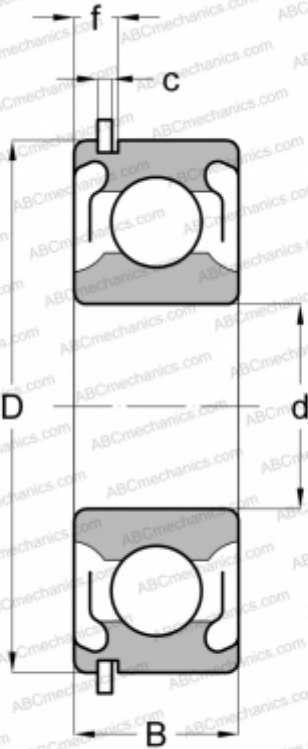

## 202KDDG FAFNIR

Deep groove ball bearings

TYPE: Ball bearings, Radial ball bearings, Single row, With snap ring groove, Snap ring, shields 2Z

### Technical specification

#### DIMENSIONS, MM

d	15,000
D	35,000
B	11,000
f	3,404
c	1,346

#### WEIGHT, KG

0,045