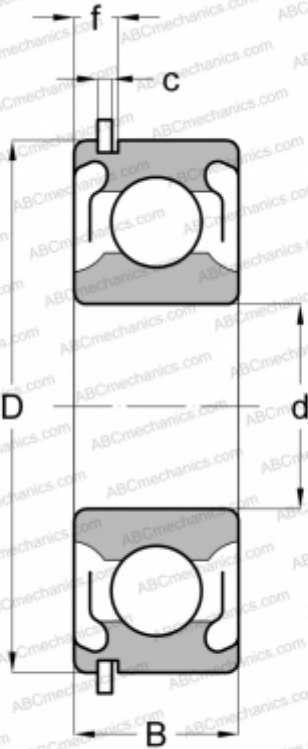

## 302-SFFG MRC

Deep groove ball bearings

TYPE: Ball bearings, Radial ball bearings, Single row, With snap ring groove, Snap ring, shields 2Z

### Technical specification

#### DIMENSIONS, MM

d	15,000
D	42,000
B	13,000
f	3,404
c	1,346

#### WEIGHT, KG

0,086