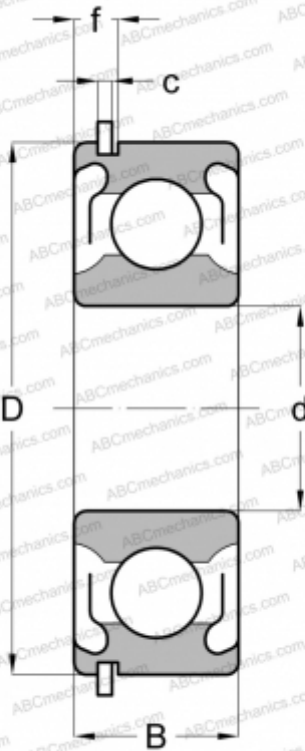

## 477602 NEW DEPARTURE

Deep groove ball bearings

TYPE: Ball bearings, Radial ball bearings, Single row, With snap ring groove, Snap ring, shields 2Z

### Technical specification

#### DIMENSIONS, MM

d	15,000
D	42,000
B	13,000
f	3,404
c	1,346

#### WEIGHT, KG

0,086