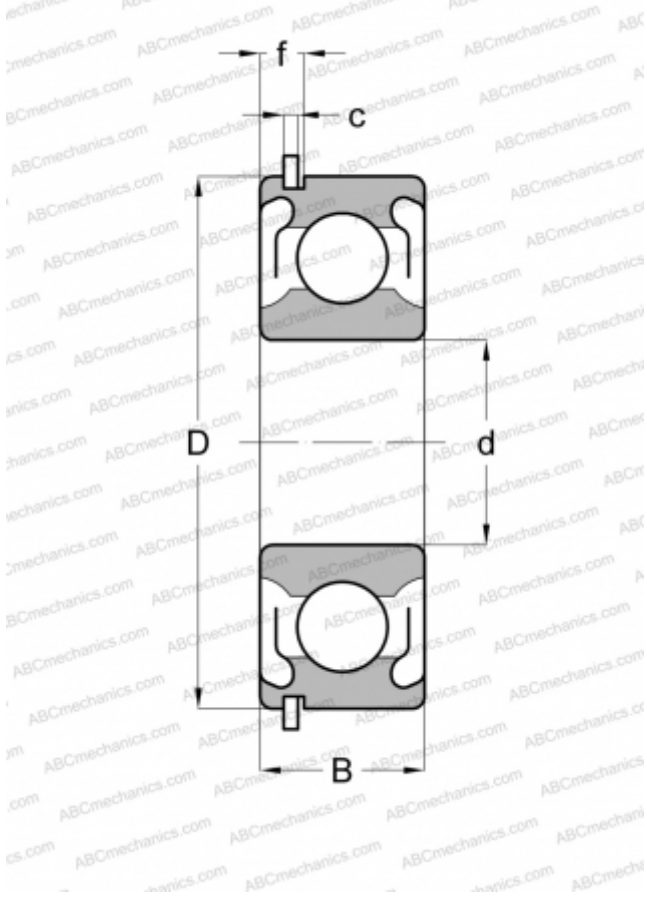

203-SFFG MRC

Deep groove ball bearings

TYPE: Ball bearings, Radial ball bearings, Single row, With snap ring groove, Snap ring, shields 2Z

Technical specification

DIMENSIONS, MM

d	17,000
D	40,000
B	12,000
f	3,404
c	1,346

WEIGHT, KG

0,068

MANUFACTURER

[MRC](#)

INTERCHANGE

ABC	6203 2ZNR
SKF	6203-2ZNR
FAG	6203-2ZNR
FAFNIR	203KDDG
STEYR	6203-2ZNR
NEW DEPARTURE	477503