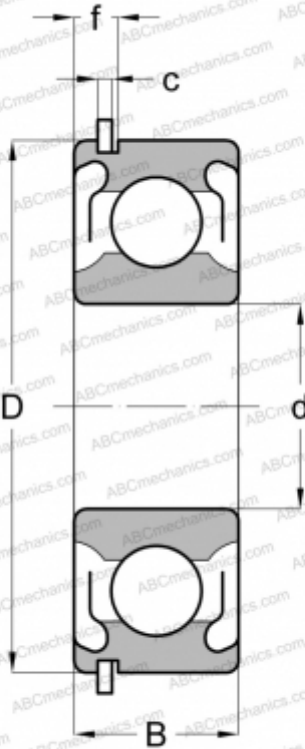

## 203KDDG FAFNIR

Deep groove ball bearings

TYPE: Ball bearings, Radial ball bearings, Single row, With snap ring groove, Snap ring, shields 2Z

### Technical specification

#### DIMENSIONS, MM

d	17,000
D	40,000
B	12,000
f	3,404
c	1,346

#### WEIGHT, KG

0,068