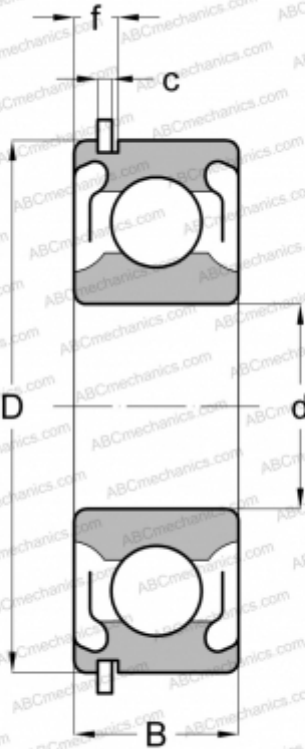

## 303-SFFG MRC

Deep groove ball bearings

TYPE: Ball bearings, Radial ball bearings, Single row, With snap ring groove, Snap ring, shields 2Z

### Technical specification

#### DIMENSIONS, MM

d	17,000
D	47,000
B	14,000
f	3,785
c	1,346

#### WEIGHT, KG

0,118