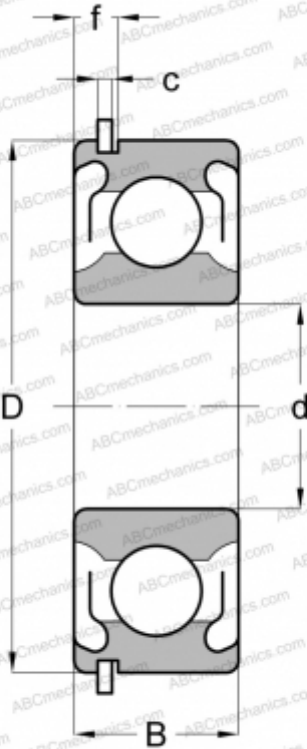

## 6005 2ZNR ABC

Deep groove ball bearings

TYPE: Ball bearings, Radial ball bearings, Single row, With snap ring groove, Snap ring, shields 2Z

### Technical specification

#### DIMENSIONS, MM

d	25,000
D	47,000
B	12,000
f	3,404
c	1,346

#### WEIGHT, KG

0,082