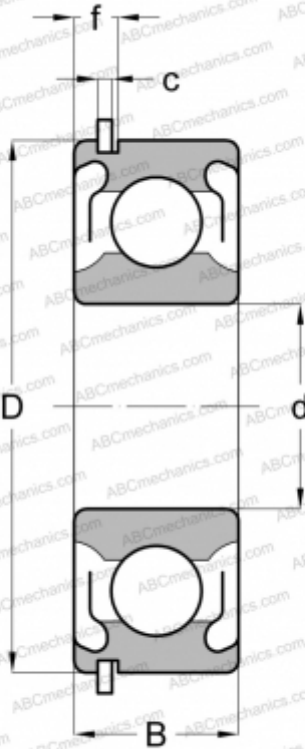

6005-2ZNR SKF

Deep groove ball bearings

TYPE: Ball bearings, Radial ball bearings, Single row, With snap ring groove, Snap ring, shields 2Z

Technical specification

DIMENSIONS, MM

d	25,000
D	47,000
B	12,000
c	1,120

WEIGHT, KG

0,080

MANUFACTURER

[SKF](#)

INTERCHANGE

ABC	6005 2ZNR
MRC	105-KSFFG
STEYR	6005 2ZNR
NEW DEPARTURE	4773L05

CALCULATION DATA

Basic dynamic load rating, C	11,900 kN
Basic static load rating, Co	6,550 kN
Fatigue load limit, Pu	0,275 kN
Reference speed	32000 r/min
Limiting speed	20000 r/min