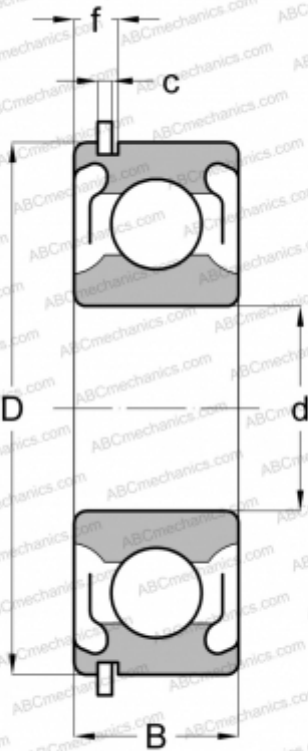

## 105-KSFFG MRC

Deep groove ball bearings

TYPE: Ball bearings, Radial ball bearings, Single row, With snap ring groove, Snap ring, shields 2Z

### Technical specification

#### DIMENSIONS, MM

d	25,000
D	47,000
B	12,000
f	3,404
c	1,346

#### WEIGHT, KG

0,082