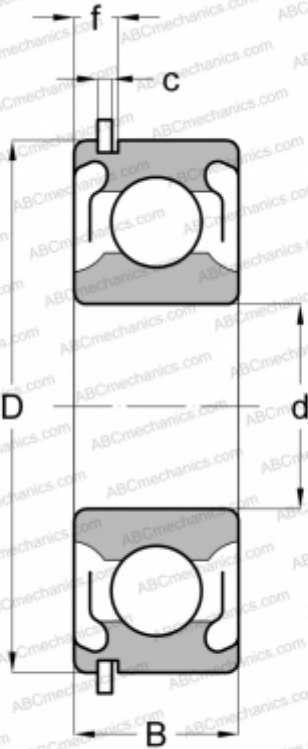

6005 2ZNR STEYR

Deep groove ball bearings

TYPE: Ball bearings, Radial ball bearings, Single row, With snap ring groove, Snap ring, shields 2Z

Technical specification

DIMENSIONS, MM

d	25,000
D	47,000
B	12,000
f	3,404
c	1,346

WEIGHT, KG

0,082

MANUFACTURER

[STEYR](#)

INTERCHANGE

ABC	6005 2ZNR
SKF	6005-2ZNR
MRC	105-KSFFG
NEW DEPARTURE	4773L05