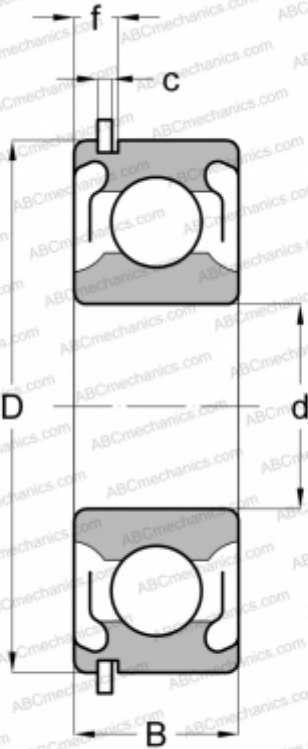

6205-2ZNR SKF

Deep groove ball bearings

TYPE: Ball bearings, Radial ball bearings, Single row, With snap ring groove, Snap ring, shields 2Z

Technical specification

DIMENSIONS, MM

d	25,000
D	52,000
B	15,000
c	1,120

WEIGHT, KG

0,130

MANUFACTURER

[SKF](#)

INTERCHANGE

ABC	6205 2ZNR
MRC	205-SFFG
FAG	6205-2ZNR
FAFNIR	205KDDG
STEYR	6205-2ZNR
NEW DEPARTURE	477505

CALCULATION DATA

Basic dynamic load rating, C	14,800 kN
Basic static load rating, Co	7,800 kN
Fatigue load limit, Pu	0,335 kN
Reference speed	28000 r/min
Limiting speed	18000 r/min