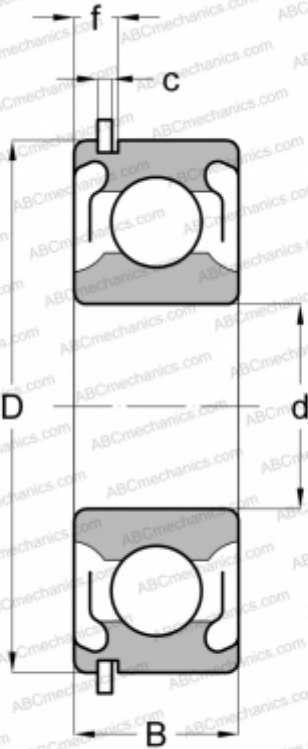

205-SFFG MRC

Deep groove ball bearings

TYPE: Ball bearings, Radial ball bearings, Single row, With snap ring groove, Snap ring, shields 2Z

Technical specification

DIMENSIONS, MM

d	25,000
D	52,000
B	15,000
f	3,785
c	1,346

WEIGHT, KG

0,132

MANUFACTURER

[MRC](#)

INTERCHANGE

ABC	6205 2ZNR
SKF	6205-2ZNR
FAG	6205-2ZNR
FAFNIR	205KDDG
STEYR	6205-2ZNR
NEW DEPARTURE	477505