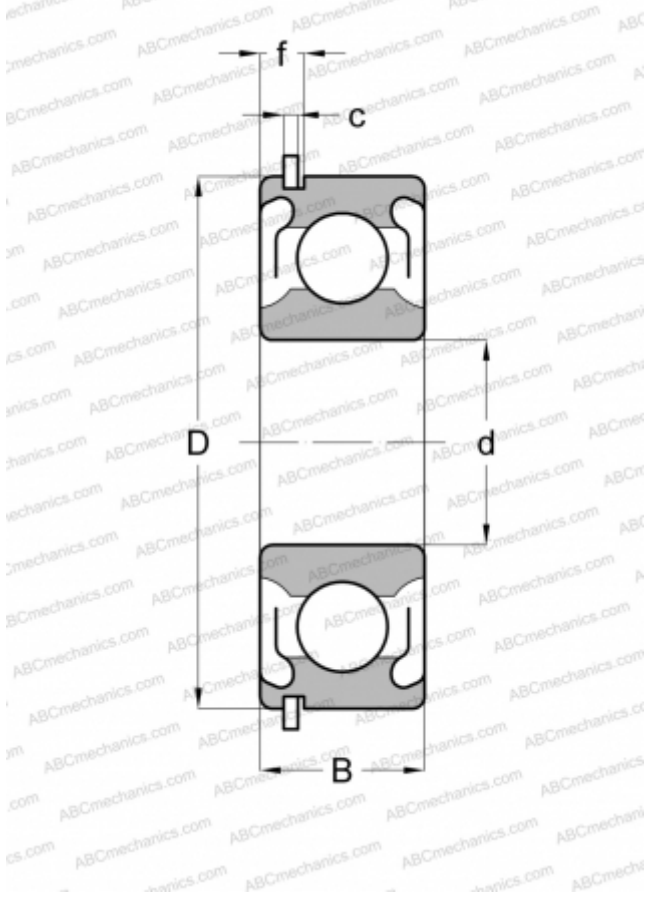

## 305KDDG FAFNIR

Deep groove ball bearings

TYPE: Ball bearings, Radial ball bearings, Single row, With snap ring groove, Snap ring, shields 2Z

### Technical specification

#### DIMENSIONS, MM

d	25,000
D	62,000
B	17,000
f	5,156
c	1,880

#### WEIGHT, KG

0,236