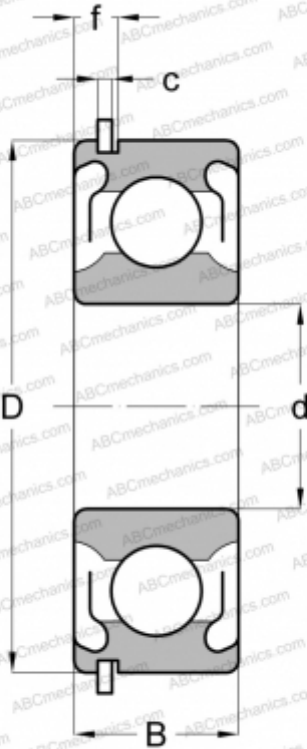

## 106-KSFFG MRC

Deep groove ball bearings

TYPE: Ball bearings, Radial ball bearings, Single row, With snap ring groove, Snap ring, shields 2Z

### Technical specification

#### DIMENSIONS, MM

d	30,000
D	55,000
B	13,000
f	3,404
c	1,346

#### WEIGHT, KG

0,118