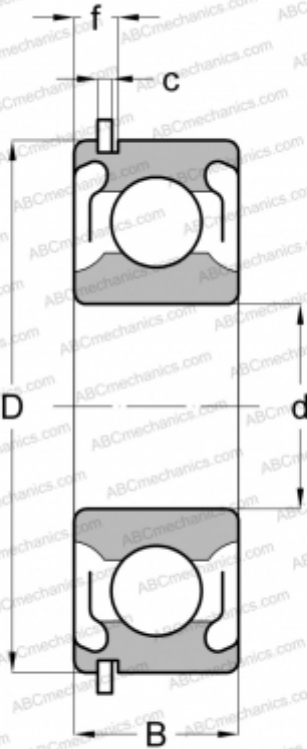

6206-2ZNR SKF

Deep groove ball bearings

TYPE: Ball bearings, Radial ball bearings, Single row, With snap ring groove, Snap ring, shields 2Z

Technical specification

DIMENSIONS, MM

d	30,000
D	62,000
B	16,000
c	1,700

WEIGHT, KG

0,200

MANUFACTURER

[SKF](#)

INTERCHANGE

ABC	6206 2ZNR
MRC	206-SFFG
FAG	6206-2ZNR
FAFNIR	206KDDG
STEYR	6206-2ZNR
NEW DEPARTURE	477506

CALCULATION DATA

Basic dynamic load rating, C	20,300 kN
Basic static load rating, Co	11,200 kN
Fatigue load limit, Pu	0,475 kN
Reference speed	24000 r/min
Limiting speed	15000 r/min