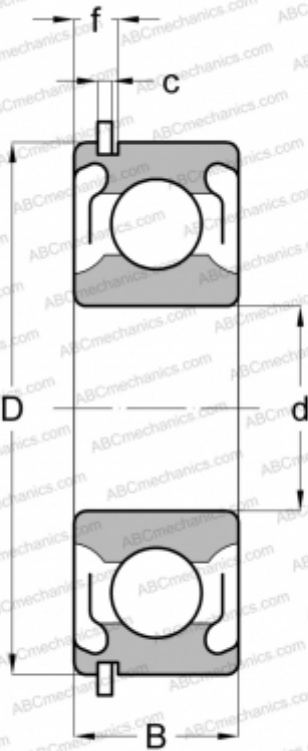

206-SFFG MRC

Deep groove ball bearings

TYPE: Ball bearings, Radial ball bearings, Single row, With snap ring groove, Snap ring, shields 2Z

Technical specification

DIMENSIONS, MM

d	30,000
D	62,000
B	16,000
f	5,156
c	1,905

WEIGHT, KG

0,200

MANUFACTURER

[MRC](#)

INTERCHANGE

ABC	6206 2ZNR
SKF	6206-2ZNR
FAG	6206-2ZNR
FAFNIR	206KDDG
STEYR	6206-2ZNR
NEW DEPARTURE	477506