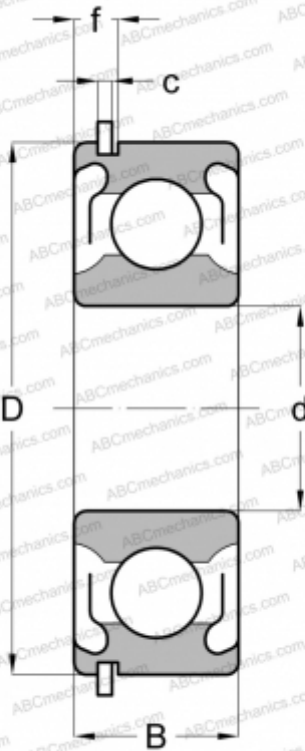

## 107-KSFFG MRC

Deep groove ball bearings

TYPE: Ball bearings, Radial ball bearings, Single row, With snap ring groove, Snap ring, shields 2Z

### Technical specification

#### DIMENSIONS, MM

|   |        |
|---|--------|
| d | 35,000 |
| D | 62,000 |
| B | 14,000 |
| f | 3,962  |
| c | 1,905  |

#### WEIGHT, KG

0,150