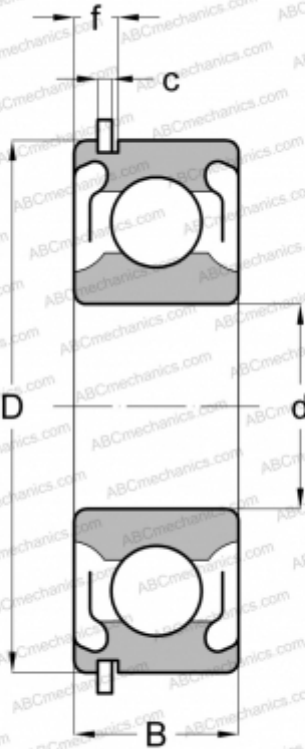

## 9107KDDG FAFNIR

Deep groove ball bearings

TYPE: Ball bearings, Radial ball bearings, Single row, With snap ring groove, Snap ring, shields 2Z

### Technical specification

#### DIMENSIONS, MM

d	35,000
D	62,000
B	14,000
f	3,962
c	1,905

#### WEIGHT, KG

0,150