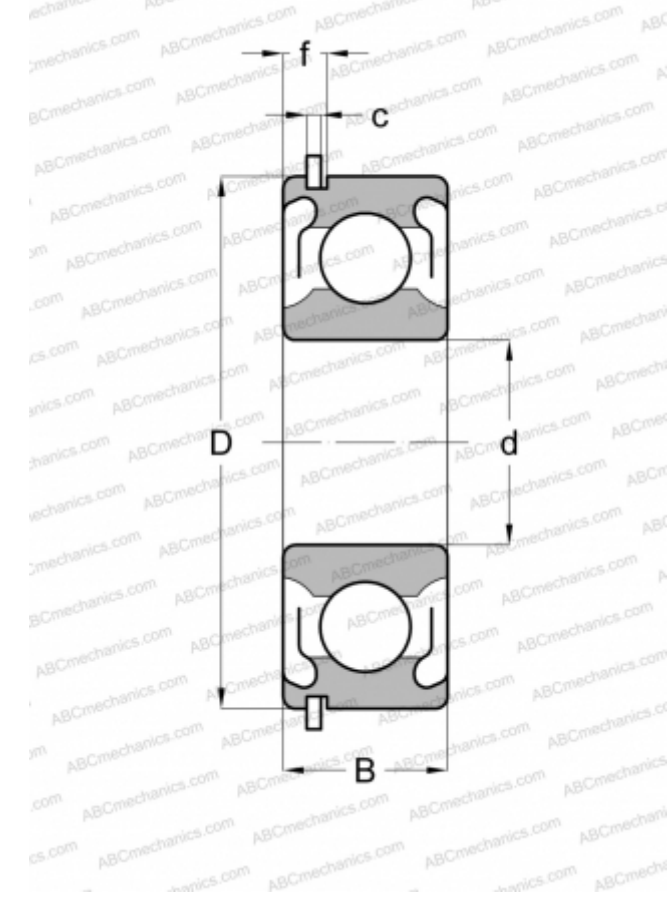

6207-2ZNR SKF

Deep groove ball bearings

TYPE: Ball bearings, Radial ball bearings, Single row, With snap ring groove, Snap ring, shields 2Z

Technical specification

DIMENSIONS, MM

d	35,000
D	72,000
B	17,000
c	1,700

WEIGHT, KG

0,290

MANUFACTURER

[SKF](#)

INTERCHANGE

ABC	6207 2ZNR
MRC	207-SFFG
FAG	6207-2ZNR
FAFNIR	207KDDG
STEYR	6207-2ZNR
NEW DEPARTURE	477507

CALCULATION DATA

Basic dynamic load rating, C	27,000 kN
Basic static load rating, Co	15,300 kN
Fatigue load limit, Pu	0,655 kN
Reference speed	20000 r/min
Limiting speed	13000 r/min