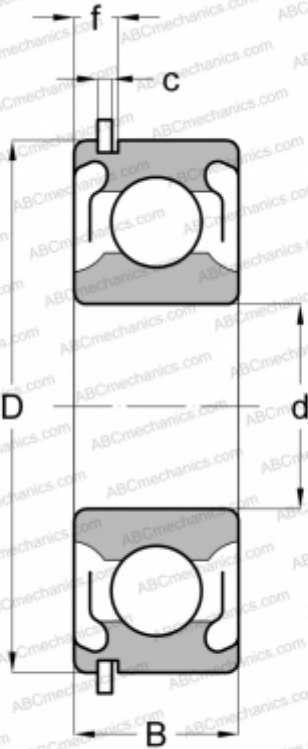

207-SFFG MRC

Deep groove ball bearings

TYPE: Ball bearings, Radial ball bearings, Single row, With snap ring groove, Snap ring, shields 2Z

Technical specification

DIMENSIONS, MM

d	35,000
D	72,000
B	17,000
f	5,156
c	1,905

WEIGHT, KG

0,290

MANUFACTURER

[MRC](#)

INTERCHANGE

ABC	6207 2ZNR
SKF	6207-2ZNR
FAG	6207-2ZNR
FAFNIR	207KDDG
STEYR	6207-2ZNR
NEW DEPARTURE	477507