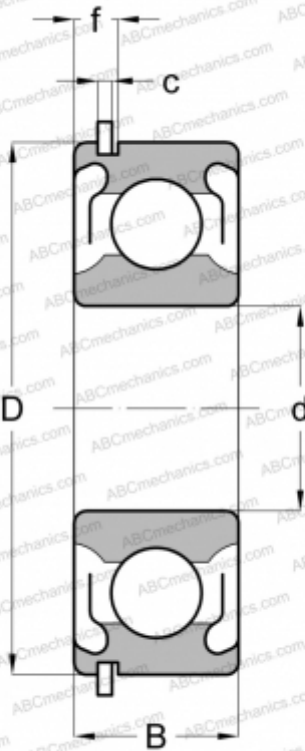

9108KDDG FAFNIR

Deep groove ball bearings

TYPE: Ball bearings, Radial ball bearings, Single row, With snap ring groove, Snap ring, shields 2Z

Technical specification

DIMENSIONS, MM

d	40,000
D	68,000
B	15,000
f	4,369
c	1,905

WEIGHT, KG

0,222

MANUFACTURER

[FAFNIR](#)

INTERCHANGE

ABC	6008 2ZNR
MRC	108-KSFFG
STEYR	6008 2ZNR
NEW DEPARTURE	4773L08