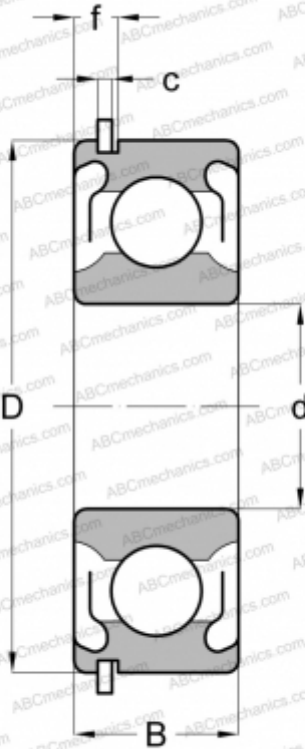

6008 2ZNR STEYR

Deep groove ball bearings

TYPE: Ball bearings, Radial ball bearings, Single row, With snap ring groove, Snap ring, shields 2Z

Technical specification

DIMENSIONS, MM

d	40,000
D	68,000
B	15,000
f	4,369
c	1,905

WEIGHT, KG

0,222

MANUFACTURER

[STEYR](#)

INTERCHANGE

ABC	6008 2ZNR
MRC	108-KSFFG
FAFNIR	9108KDDG
NEW DEPARTURE	4773L08