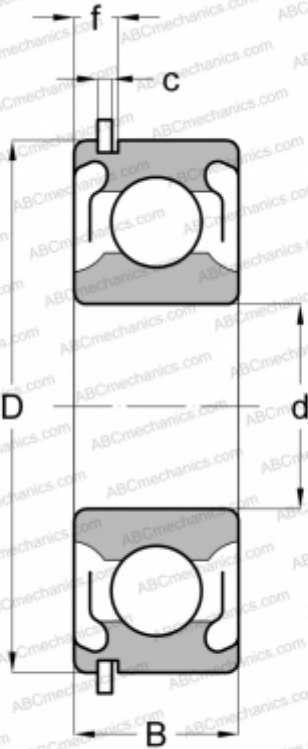

## 6208 2ZNR ABC

Deep groove ball bearings

TYPE: Ball bearings, Radial ball bearings, Single row, With snap ring groove, Snap ring, shields 2Z

### Technical specification

#### DIMENSIONS, MM

d	40,000
D	80,000
B	18,000
f	5,156
c	1,905