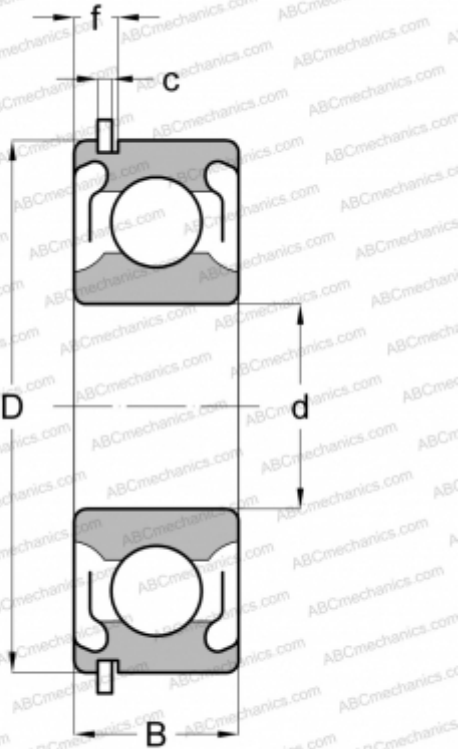

6208-2ZNR SKF

Deep groove ball bearings

TYPE: Ball bearings, Radial ball bearings, Single row, With snap ring groove, Snap ring, shields 2Z

Technical specification

DIMENSIONS, MM

d	40,000
D	80,000
B	18,000
c	1,700

WEIGHT, KG

0,370

MANUFACTURER

[SKF](#)

INTERCHANGE

ABC	6208 2ZNR
MRC	208-SFFG
FAG	6208-2ZNR
FAFNIR	208KDDG
STEYR	6208-2ZNR
NEW DEPARTURE	477508

CALCULATION DATA

Basic dynamic load rating, C	32,500 kN
Basic static load rating, Co	19,000 kN
Fatigue load limit, Pu	0,800 kN
Reference speed	18000 r/min
Limiting speed	11000 r/min