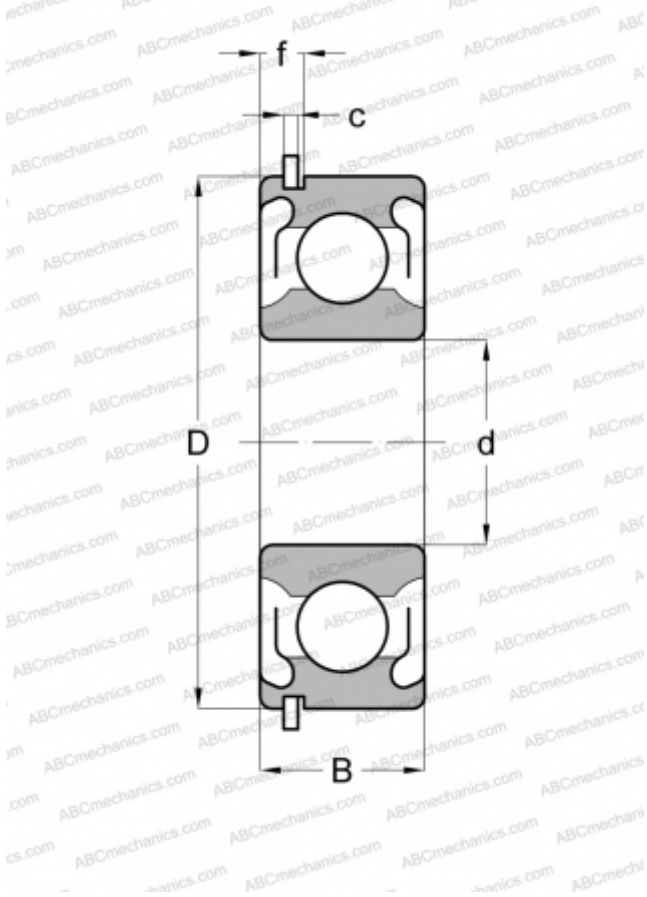

## 208-SFFG MRC

Deep groove ball bearings

TYPE: Ball bearings, Radial ball bearings, Single row, With snap ring groove, Snap ring, shields 2Z

### Technical specification

#### DIMENSIONS, MM

d	40,000
D	80,000
B	18,000
f	5,156
c	1,905

#### WEIGHT, KG

0,367