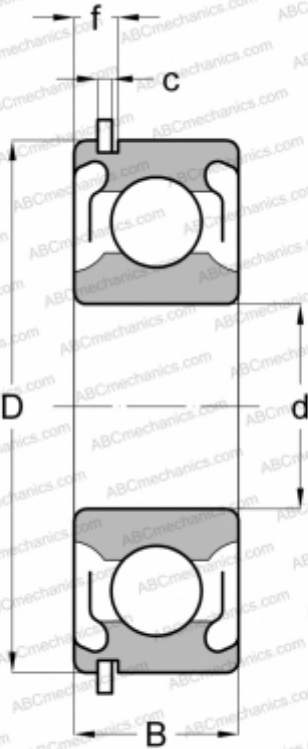

## 208KDDG FAFNIR

Deep groove ball bearings

TYPE: Ball bearings, Radial ball bearings, Single row, With snap ring groove, Snap ring, shields 2Z

### Technical specification

#### DIMENSIONS, MM

d	40,000
D	80,000
B	18,000
f	5,156
c	1,905