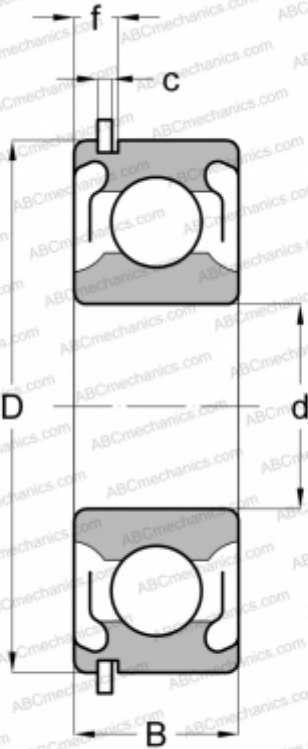

6208-2ZNR STEYR

Deep groove ball bearings

TYPE: Ball bearings, Radial ball bearings, Single row, With snap ring groove, Snap ring, shields 2Z

Technical specification

DIMENSIONS, MM

d	40,000
D	80,000
B	18,000
f	5,156
c	1,905

WEIGHT, KG

0,367

MANUFACTURER

[STEYR](#)

INTERCHANGE

ABC	6208 2ZNR
SKF	6208-2ZNR
MRC	208-SFFG
FAG	6208-2ZNR
FAFNIR	208KDDG
NEW DEPARTURE	477508