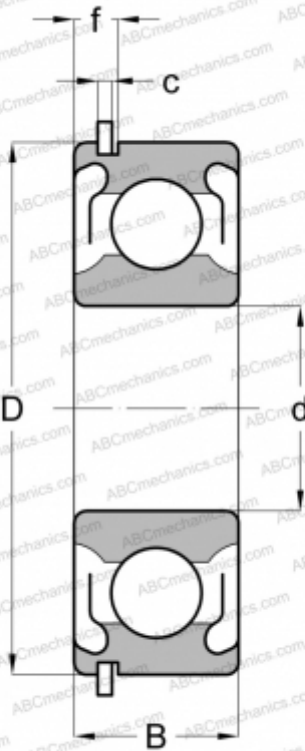

477508 NEW DEPARTURE

Deep groove ball bearings

TYPE: Ball bearings, Radial ball bearings, Single row, With snap ring groove, Snap ring, shields 2Z

Technical specification

DIMENSIONS, MM

d	40,000
D	80,000
B	18,000
f	5,156
c	1,905

WEIGHT, KG

0,367

MANUFACTURER

[NEW DEPARTURE](#)

INTERCHANGE

ABC	6208 2ZNR
SKF	6208-2ZNR
MRC	208-SFFG
FAG	6208-2ZNR
FAFNIR	208KDDG
STEYR	6208-2ZNR