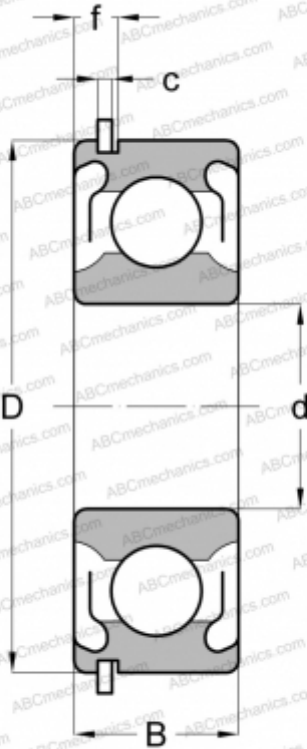

6308 2ZNR ABC

Deep groove ball bearings

TYPE: Ball bearings, Radial ball bearings, Single row, With snap ring groove, Snap ring, shields 2Z

Technical specification

DIMENSIONS, MM

d	40,000
D	90,000
B	23,000
f	5,969
c	2,692

WEIGHT, KG

0,635

MANUFACTURER

[ABC](#)

INTERCHANGE

SKF	6308-2ZNR
MRC	308-SFFG
FAG	6308-2ZNR
FAFNIR	308KDDG
STEYR	6308-2ZNR
NEW DEPARTURE	477608