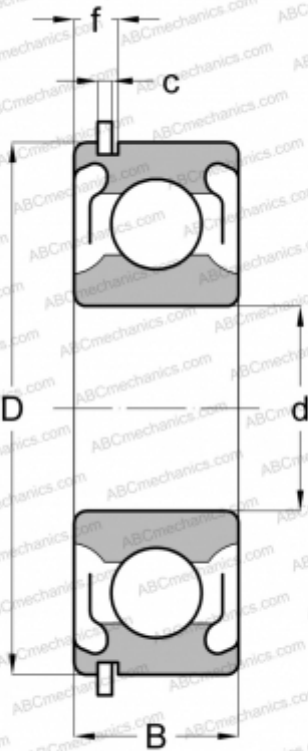

## 308-SFFG MRC

Deep groove ball bearings

TYPE: Ball bearings, Radial ball bearings, Single row, With snap ring groove, Snap ring, shields 2Z

### Technical specification

#### DIMENSIONS, MM

d	40,000
D	90,000
B	23,000
f	5,969
c	2,692

#### WEIGHT, KG

0,635