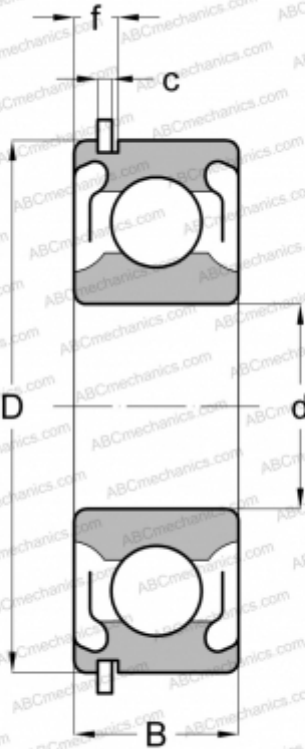

308KDDG FAFNIR

Deep groove ball bearings

TYPE: Ball bearings, Radial ball bearings, Single row, With snap ring groove, Snap ring, shields 2Z

Technical specification

DIMENSIONS, MM

d	40,000
D	90,000
B	23,000
f	5,969
c	2,692

WEIGHT, KG

0,635

MANUFACTURER

[FAFNIR](#)

INTERCHANGE

ABC	6308 2ZNR
SKF	6308-2ZNR
MRC	308-SFFG
FAG	6308-2ZNR
STEYR	6308-2ZNR
NEW DEPARTURE	477608