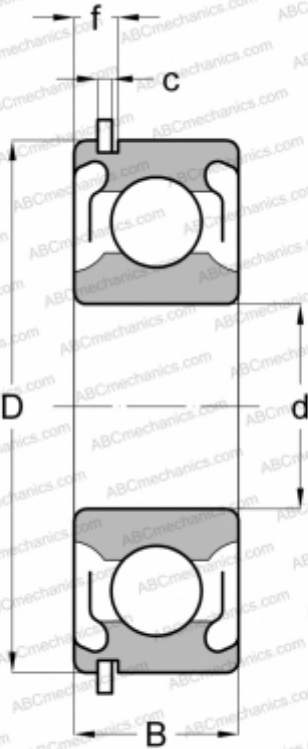

## 6308-2ZNR STEYR

Deep groove ball bearings

TYPE: Ball bearings, Radial ball bearings, Single row, With snap ring groove, Snap ring, shields 2Z

### Technical specification

#### DIMENSIONS, MM

d	40,000
D	90,000
B	23,000
f	5,969
c	2,692

#### WEIGHT, KG

0,635