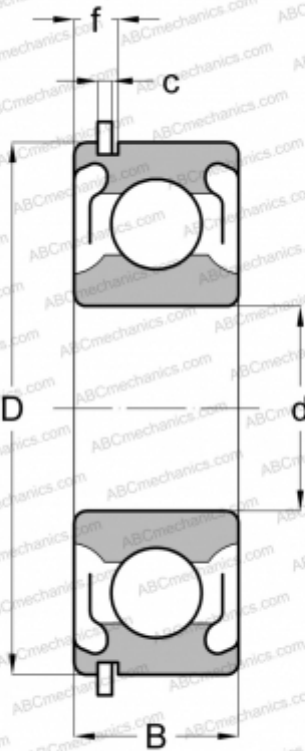

## 109-KSFFG MRC

Deep groove ball bearings

TYPE: Ball bearings, Radial ball bearings, Single row, With snap ring groove, Snap ring, shields 2Z

### Technical specification

#### DIMENSIONS, MM

d	45,000
D	75,000
B	16,000
f	4,369
c	1,905

#### WEIGHT, KG

0,240