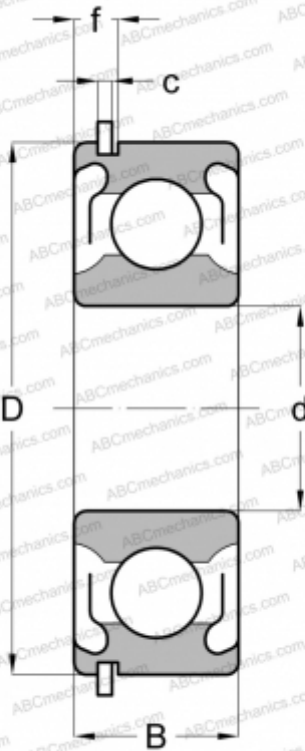

4773L09 NEW DEPARTURE

Deep groove ball bearings

TYPE: Ball bearings, Radial ball bearings, Single row, With snap ring groove, Snap ring, shields 2Z

Technical specification

DIMENSIONS, MM

| | |
|---|--------|
| d | 45,000 |
| D | 75,000 |
| B | 16,000 |
| f | 4,369 |
| c | 1,905 |

WEIGHT, KG

0,240

MANUFACTURER

[NEW DEPARTURE](#)

INTERCHANGE

| | |
|--------|---------------------------|
| ABC | 6009 2ZNR |
| MRC | 109-KSFFG |
| FAFNIR | 9109KDDG |
| STEYR | 6009 2ZNR |