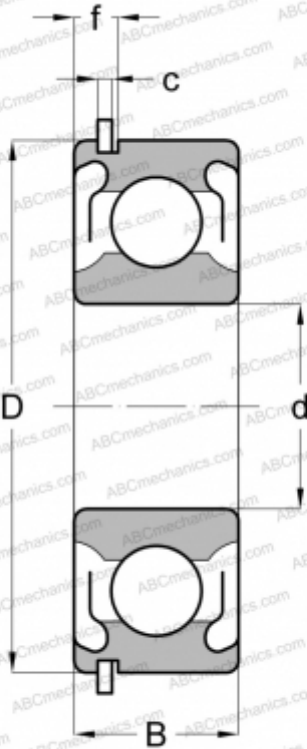

## 6209 2ZNR ABC

Deep groove ball bearings

TYPE: Ball bearings, Radial ball bearings, Single row, With snap ring groove, Snap ring, shields 2Z

### Technical specification

#### DIMENSIONS, MM

d	45,000
D	85,000
B	19,000
f	5,156
c	1,905

#### WEIGHT, KG

0,408