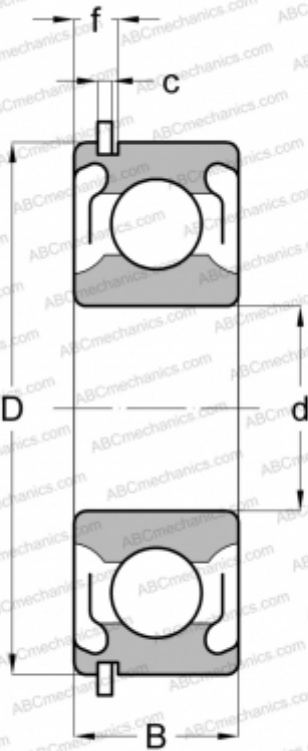

## 209-SFFG MRC

Deep groove ball bearings

TYPE: Ball bearings, Radial ball bearings, Single row, With snap ring groove, Snap ring, shields 2Z

### Technical specification

#### DIMENSIONS, MM

d	45,000
D	85,000
B	19,000
f	5,156
c	1,905

#### WEIGHT, KG

0,408