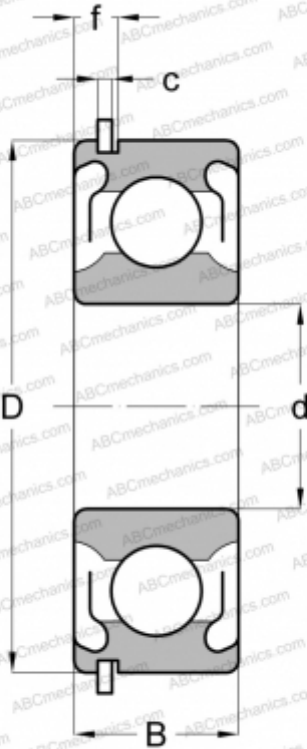

6209-2ZNR FAG

Deep groove ball bearings

TYPE: Ball bearings, Radial ball bearings, Single row, With snap ring groove, Snap ring, shields 2Z

Technical specification

DIMENSIONS, MM

d	45,000
D	85,000
B	19,000
f	5,156
c	1,905

WEIGHT, KG

0,408

MANUFACTURER

[FAG](#)

INTERCHANGE

ABC	6209 2ZNR
SKF	6209-2ZNR
MRC	209-SFFG
FAFNIR	209KDDG
STEYR	6209-2ZNR
NEW DEPARTURE	477509