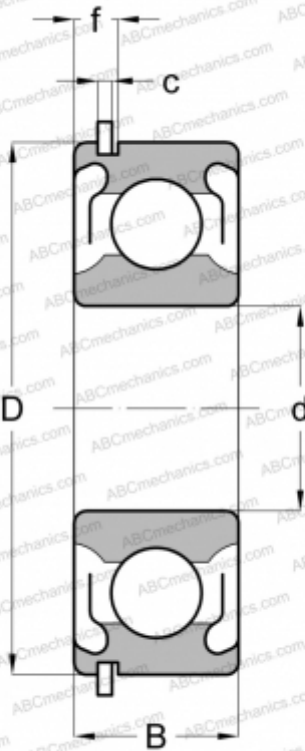

## 209KDDG FAFNIR

Deep groove ball bearings

TYPE: Ball bearings, Radial ball bearings, Single row, With snap ring groove, Snap ring, shields 2Z

### Technical specification

#### DIMENSIONS, MM

d	45,000
D	85,000
B	19,000
f	5,156
c	1,905

#### WEIGHT, KG

0,408