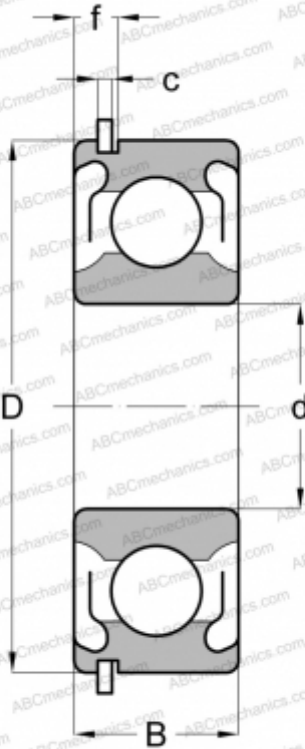

## 6209-2ZNR STEYR

Deep groove ball bearings

TYPE: Ball bearings, Radial ball bearings, Single row, With snap ring groove, Snap ring, shields 2Z

### Technical specification

#### DIMENSIONS, MM

d	45,000
D	85,000
B	19,000
f	5,156
c	1,905

#### WEIGHT, KG

0,408