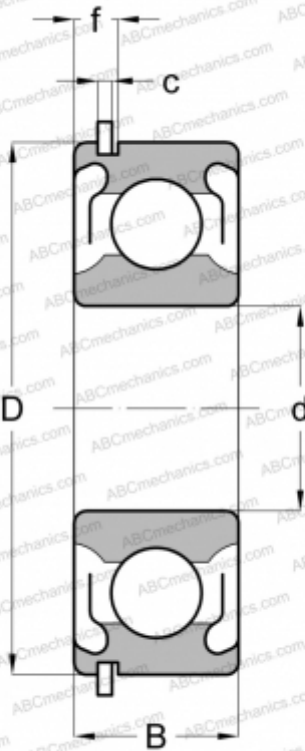

## 477509 NEW DEPARTURE

Deep groove ball bearings

TYPE: Ball bearings, Radial ball bearings, Single row, With snap ring groove, Snap ring, shields 2Z

### Technical specification

#### DIMENSIONS, MM

d	45,000
D	85,000
B	19,000
f	5,156
c	1,905

#### WEIGHT, KG

0,408