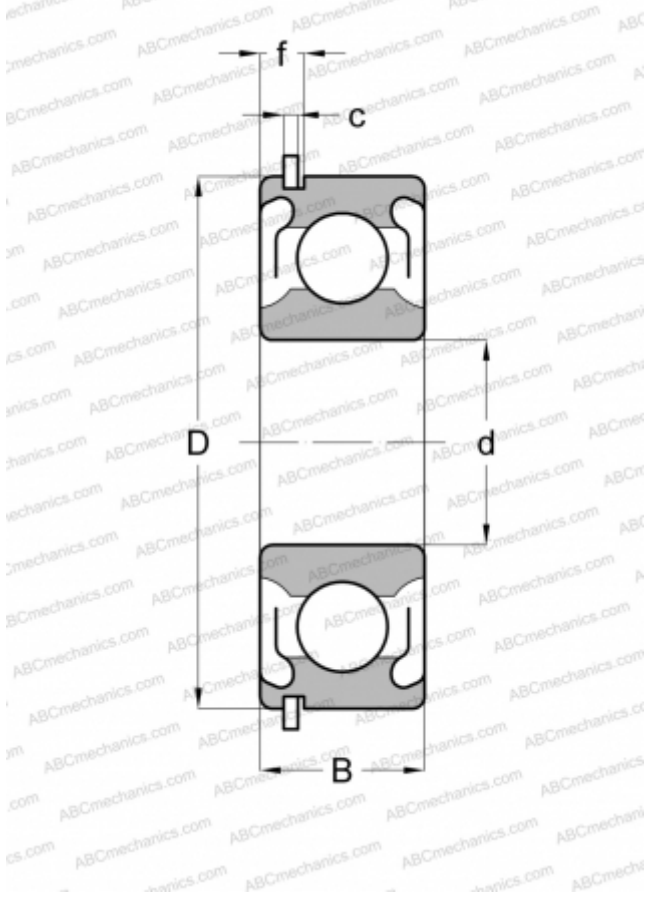

309-SFFG MRC

Deep groove ball bearings

TYPE: Ball bearings, Radial ball bearings, Single row, With snap ring groove, Snap ring, shields 2Z

Technical specification

DIMENSIONS, MM

| | |
|---|---------|
| d | 45,000 |
| D | 100,000 |
| B | 25,000 |
| f | 5,969 |
| c | 2,692 |

WEIGHT, KG

0,835

MANUFACTURER

[MRC](#)

INTERCHANGE

| | |
|---------------|---------------------------|
| ABC | 6309 2ZNR |
| SKF | 6309-2ZNR |
| FAG | 6309-2ZNR |
| FAFNIR | 309KDDG |
| STEYR | 6309-2ZNR |
| NEW DEPARTURE | 477609 |