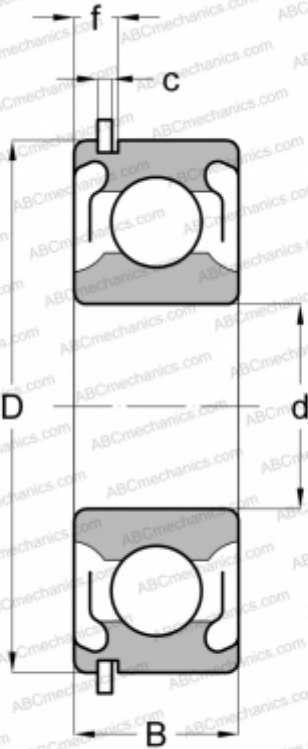

6309-2ZNR FAG

Deep groove ball bearings

TYPE: Ball bearings, Radial ball bearings, Single row, With snap ring groove, Snap ring, shields 2Z

Technical specification

DIMENSIONS, MM

d	45,000
D	100,000
B	25,000
f	5,969
c	2,692

WEIGHT, KG

0,835

MANUFACTURER

[FAG](#)

INTERCHANGE

ABC	6309 2ZNR
SKF	6309-2ZNR
MRC	309-SFFG
FAFNIR	309KDDG
STEYR	6309-2ZNR
NEW DEPARTURE	477609