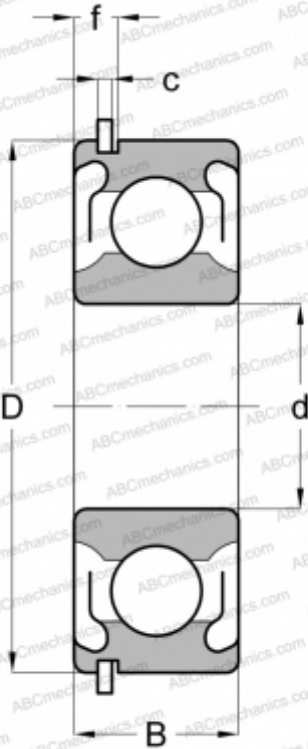

6210 2ZNR ABC

Deep groove ball bearings

TYPE: Ball bearings, Radial ball bearings, Single row, With snap ring groove, Snap ring, shields 2Z

Technical specification

DIMENSIONS, MM

d	50,000
D	90,000
B	20,000
f	5,969
c	2,692

WEIGHT, KG

0,463

MANUFACTURER

[ABC](#)

INTERCHANGE

SKF	6210-2ZNR
MRC	210-SFFG
FAG	6210-2ZNR
FAFNIR	210KDDG
STEYR	6210-2ZNR
NEW DEPARTURE	477510