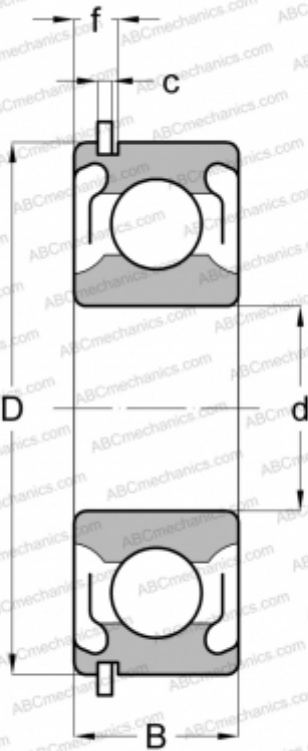

210KDDG FAFNIR

Deep groove ball bearings

TYPE: Ball bearings, Radial ball bearings, Single row, With snap ring groove, Snap ring, shields 2Z

Technical specification

DIMENSIONS, MM

d	50,000
D	90,000
B	20,000
f	5,969
c	2,692

WEIGHT, KG

0,463

MANUFACTURER

[FAFNIR](#)

INTERCHANGE

ABC	6210 2ZNR
SKF	6210-2ZNR
MRC	210-SFFG
FAG	6210-2ZNR
STEYR	6210-2ZNR
NEW DEPARTURE	477510