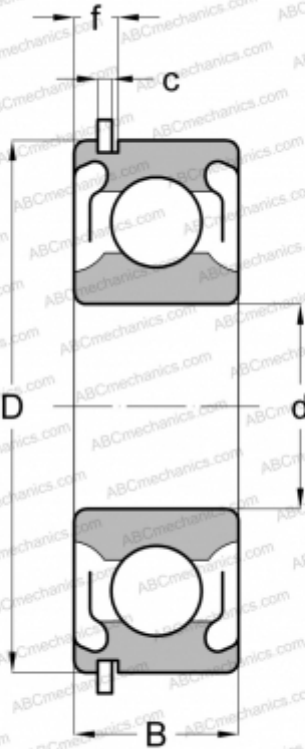

## 6210-2ZNR STEYR

Deep groove ball bearings

TYPE: Ball bearings, Radial ball bearings, Single row, With snap ring groove, Snap ring, shields 2Z

### Technical specification

#### DIMENSIONS, MM

d	50,000
D	90,000
B	20,000
f	5,969
c	2,692

#### WEIGHT, KG

0,463