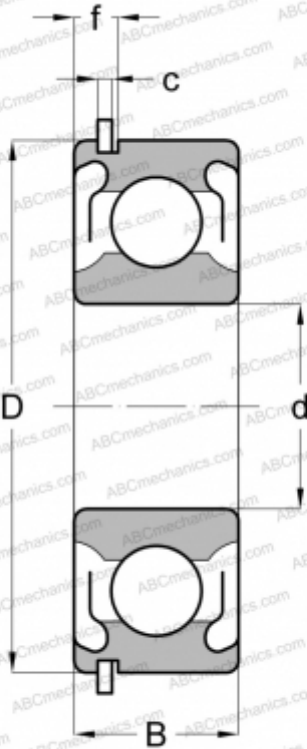

## 6310 2ZNR ABC

Deep groove ball bearings

TYPE: Ball bearings, Radial ball bearings, Single row, With snap ring groove, Snap ring, shields 2Z

### Technical specification

#### DIMENSIONS, MM

d	50,000
D	110,000
B	27,000
f	5,969
c	2,692

#### WEIGHT, KG

1,070