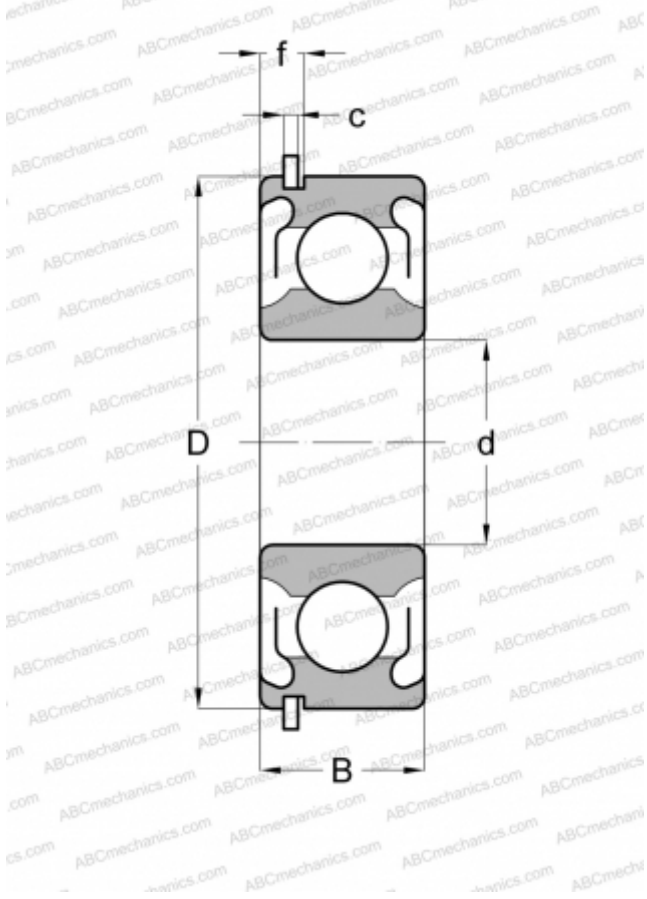

## 310-SFFG MRC

Deep groove ball bearings

TYPE: Ball bearings, Radial ball bearings, Single row, With snap ring groove, Snap ring, shields 2Z

### Technical specification

#### DIMENSIONS, MM

d	50,000
D	110,000
B	27,000
f	5,969
c	2,692

#### WEIGHT, KG

1,070