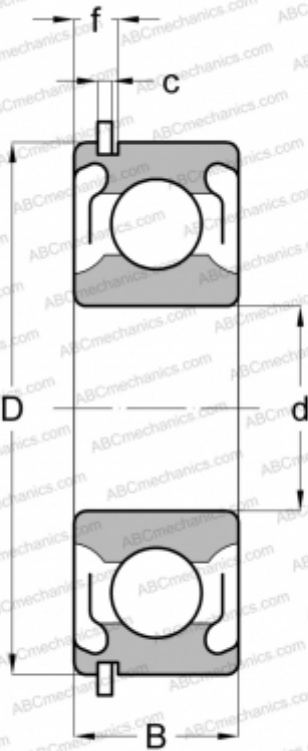

## 313-SFFG MRC

Deep groove ball bearings

TYPE: Ball bearings, Radial ball bearings, Single row, With snap ring groove, Snap ring, shields 2Z

### Technical specification

#### DIMENSIONS, MM

d	65,000
D	140,000
B	33,000
f	7,976
c	3,099

#### WEIGHT, KG

2,082